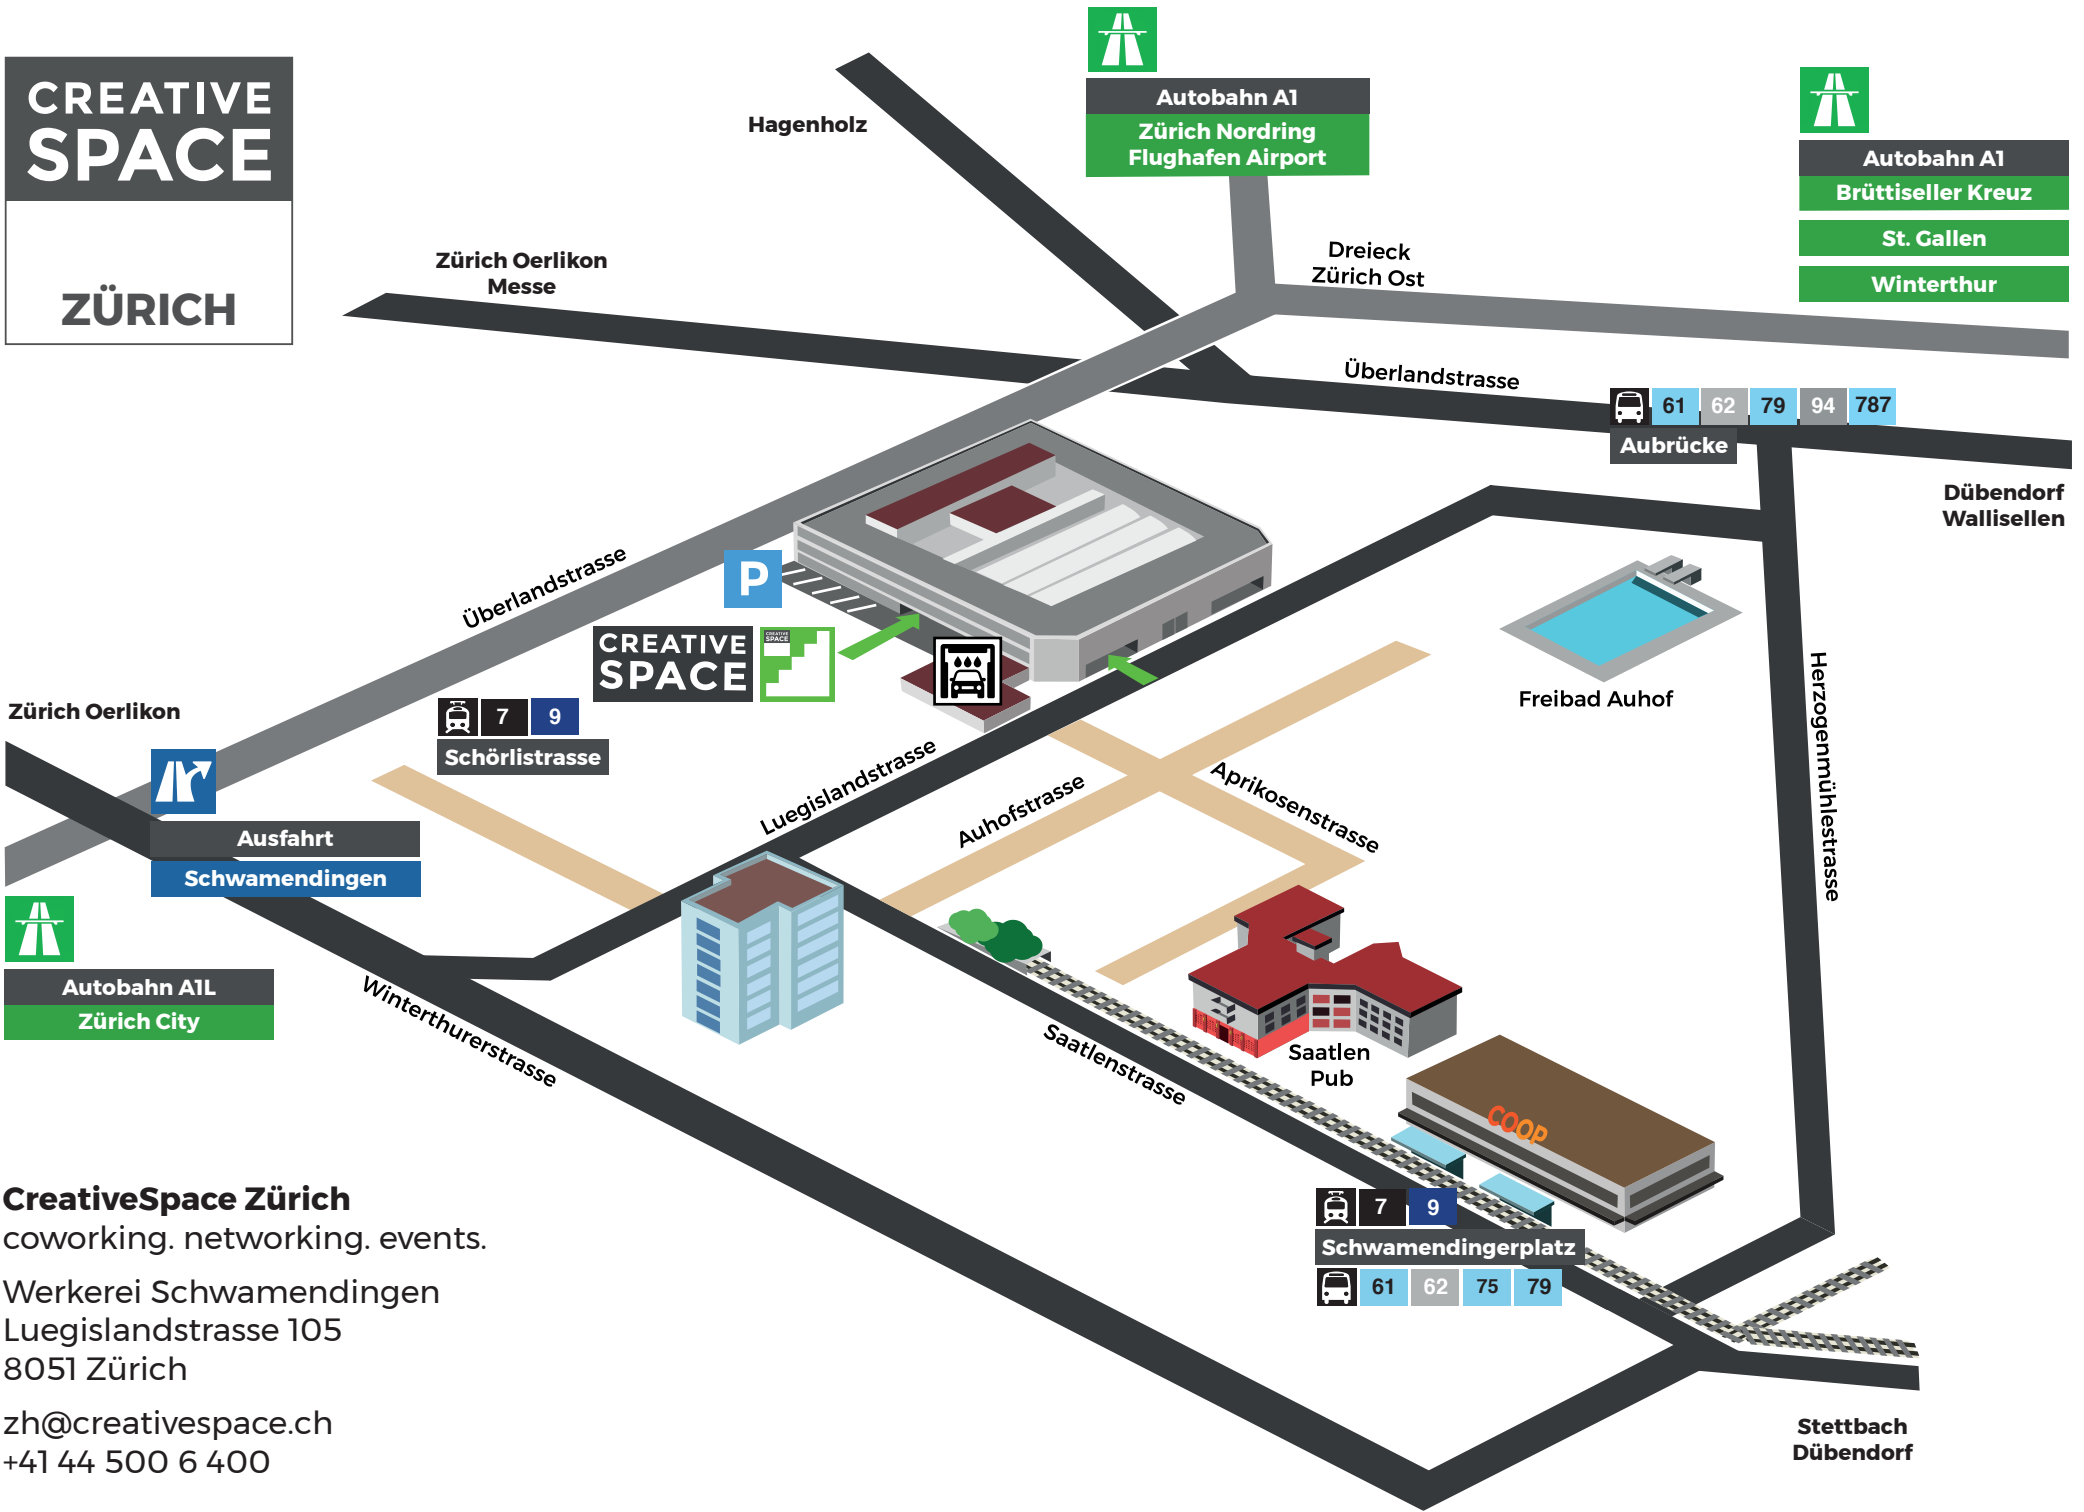

CREATIVE SPACE

ZÜRICH

CreativeSpace Zürich
 coworking. networking. events.

Werkerei Schwamendingen
 Luegislandstrasse 105
 8051 Zürich

zh@creativespace.ch
 +41 44 500 6 400